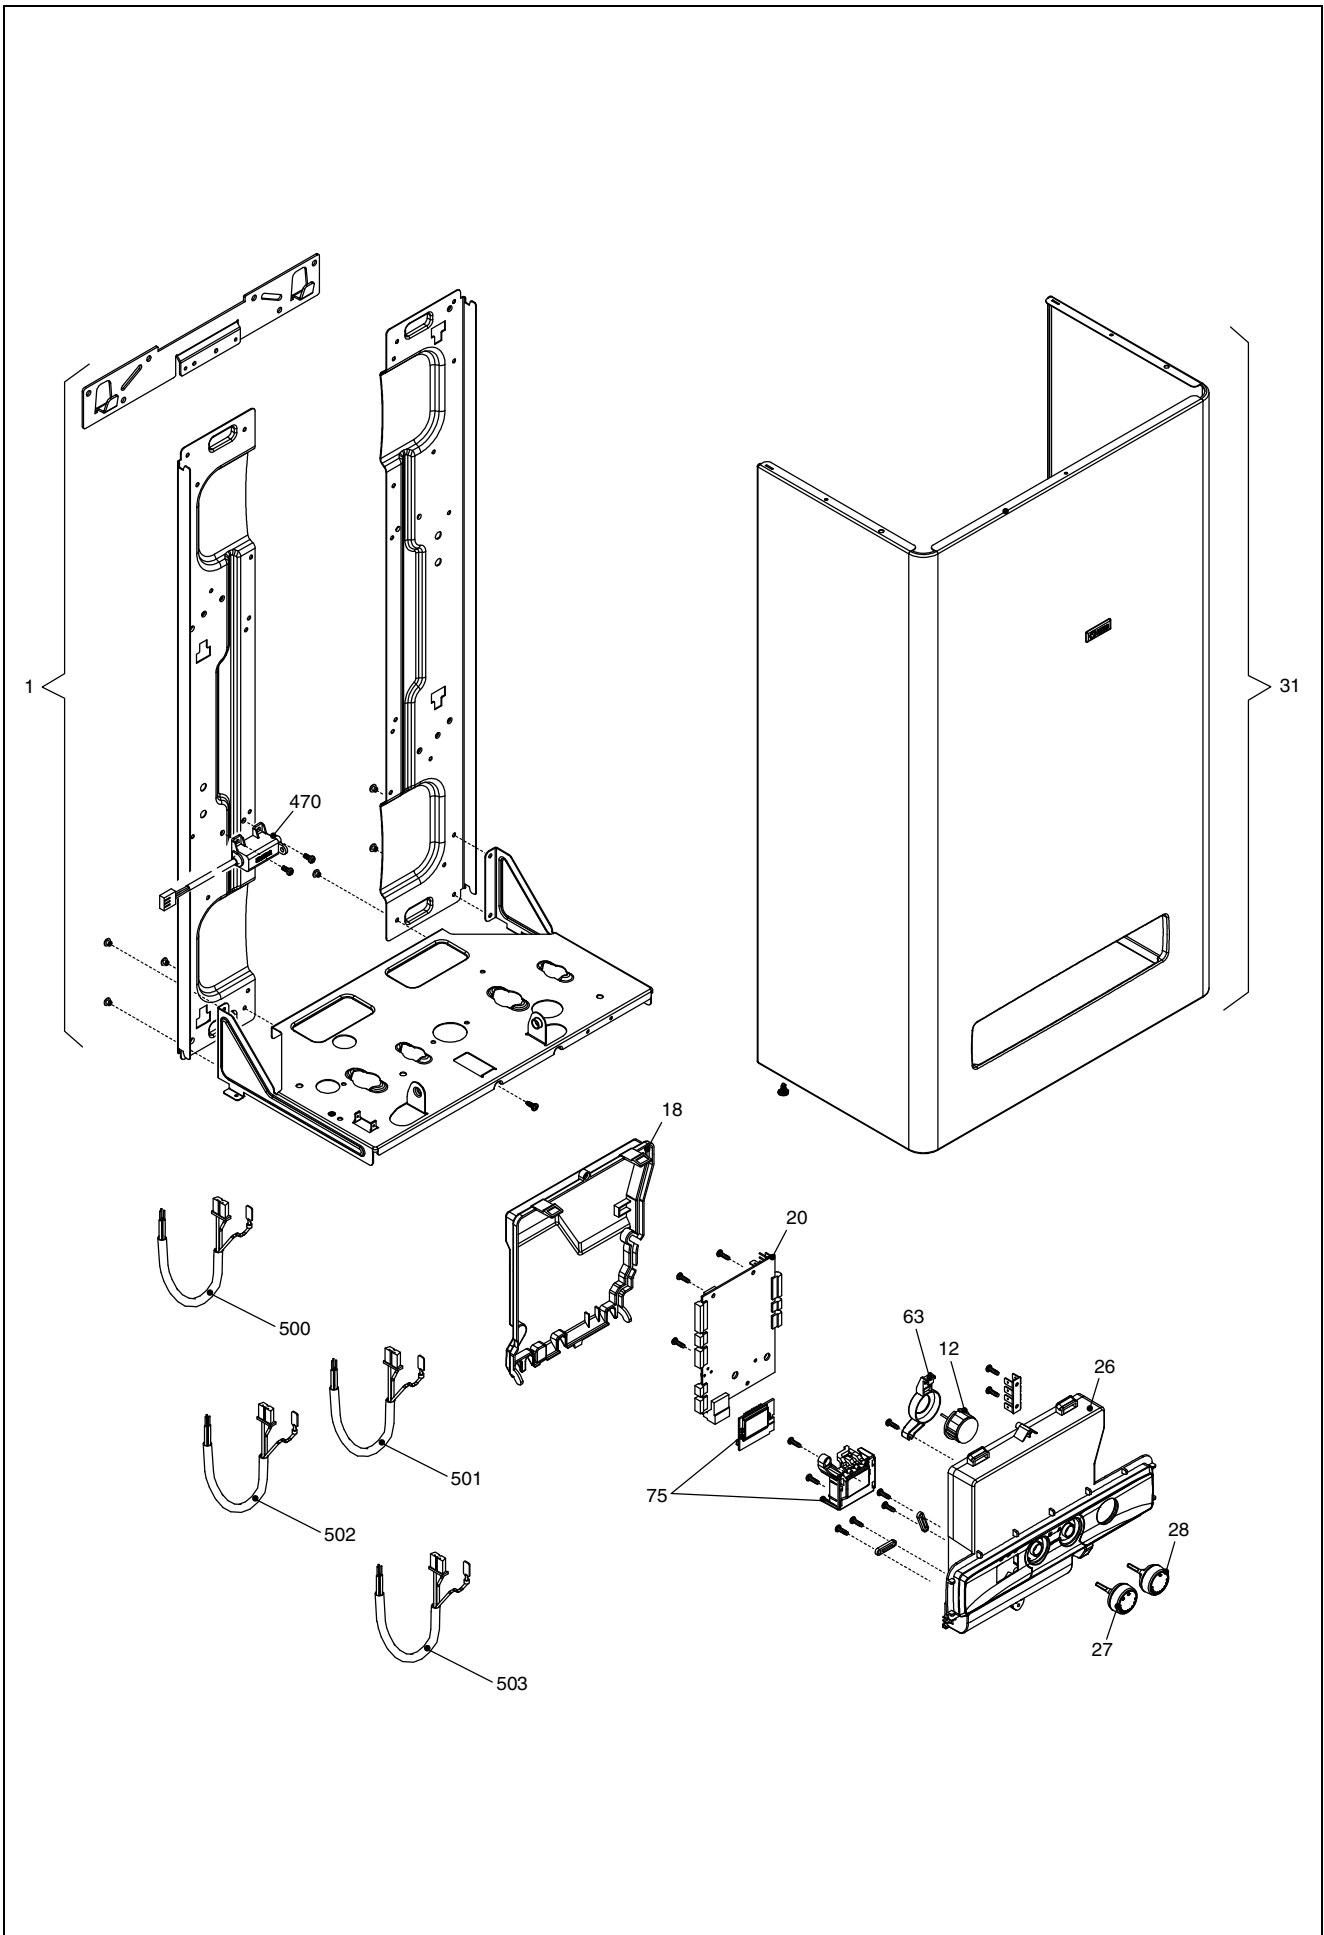

Wall hung boilers

Residence 24 KIS

MODEL	PART NUMBER	
	MTN	GPL
Residence 24 Kis C	20028421 (G8A)	-

POS.	DESCRIPTION	24kis
2	Frame	4366864
12	Pressure gauge	4366836
18	Control panel cover	4366837
20	Printed circuit board	4366901
26	Instrumental panel	4366903
27	Knob	4366841
28	Knob	4366910
31	Case	4366865
63	Water gauge carrier	4366843
75	Card reader kit	4366902
470	Ignition transformer TR6	4365949
500	Low tension cable	4366913
501	Cable	4365253
502	Power wiring harness	4366845
503	Wiring harness	4366911

POS.	DESCRIPTION	24kis
1	Exchanger	4364200
2	Hydraulic group	4365951
4	Non return valve	4365749
6	By-pass casing	4365750
7	By-pass valve	4364732
8	Pipe	4365732
9	Valve with cartridge	4366914
10	Cartridge	4366915
11	Actuator	4366916
13	Clip	4366918
20	Filling cock	4365751
21	Knob	4364248
22	Safety valve	4365754
24	Flow governor	4365755
25	Pipe	4365733
26	Dhw actuator	4365081
37	Pipe	4366917
47	Cover for by-pass assembly	4365753
48	Cock	4365752
63	Pipe	4365759
65	Pipe	4365736
201	Washer	4363391
288	Ring	4364282
290	Clip	4364751
432	Clip	4365623
433	Clip	4365761
434	Nipple	4365762
435	Fitting/union	4365763
436	Clip	4365764
438	O ring	4365766
439	Washer	4365767
441	Clip	4365768
442	O ring	4365769
443	O ring	4365770
444	Washer	4365771
521	NTC sensor	4365765
619	Pressure	4366853
700	Hydraulic control cable	4366912

POS.	DESCRIPTION	24kis
1	Expansion vessel	4R000058
2	Pipe	4366919
3	Pump	4366920
4	Air vent bottle	4365707
7	Pipe	4366921
8	Heat exchanger	4366908
9	Pipe	4366922
200	Washer	4363389
290	Clip	4364751
299	Washer	4365286
302	Washer	4363390
520	NTC sensor	4364240
594	O ring	4366880
624	Clip	4363608
625	High limit thermostat	4366881
679	Clip	4367108