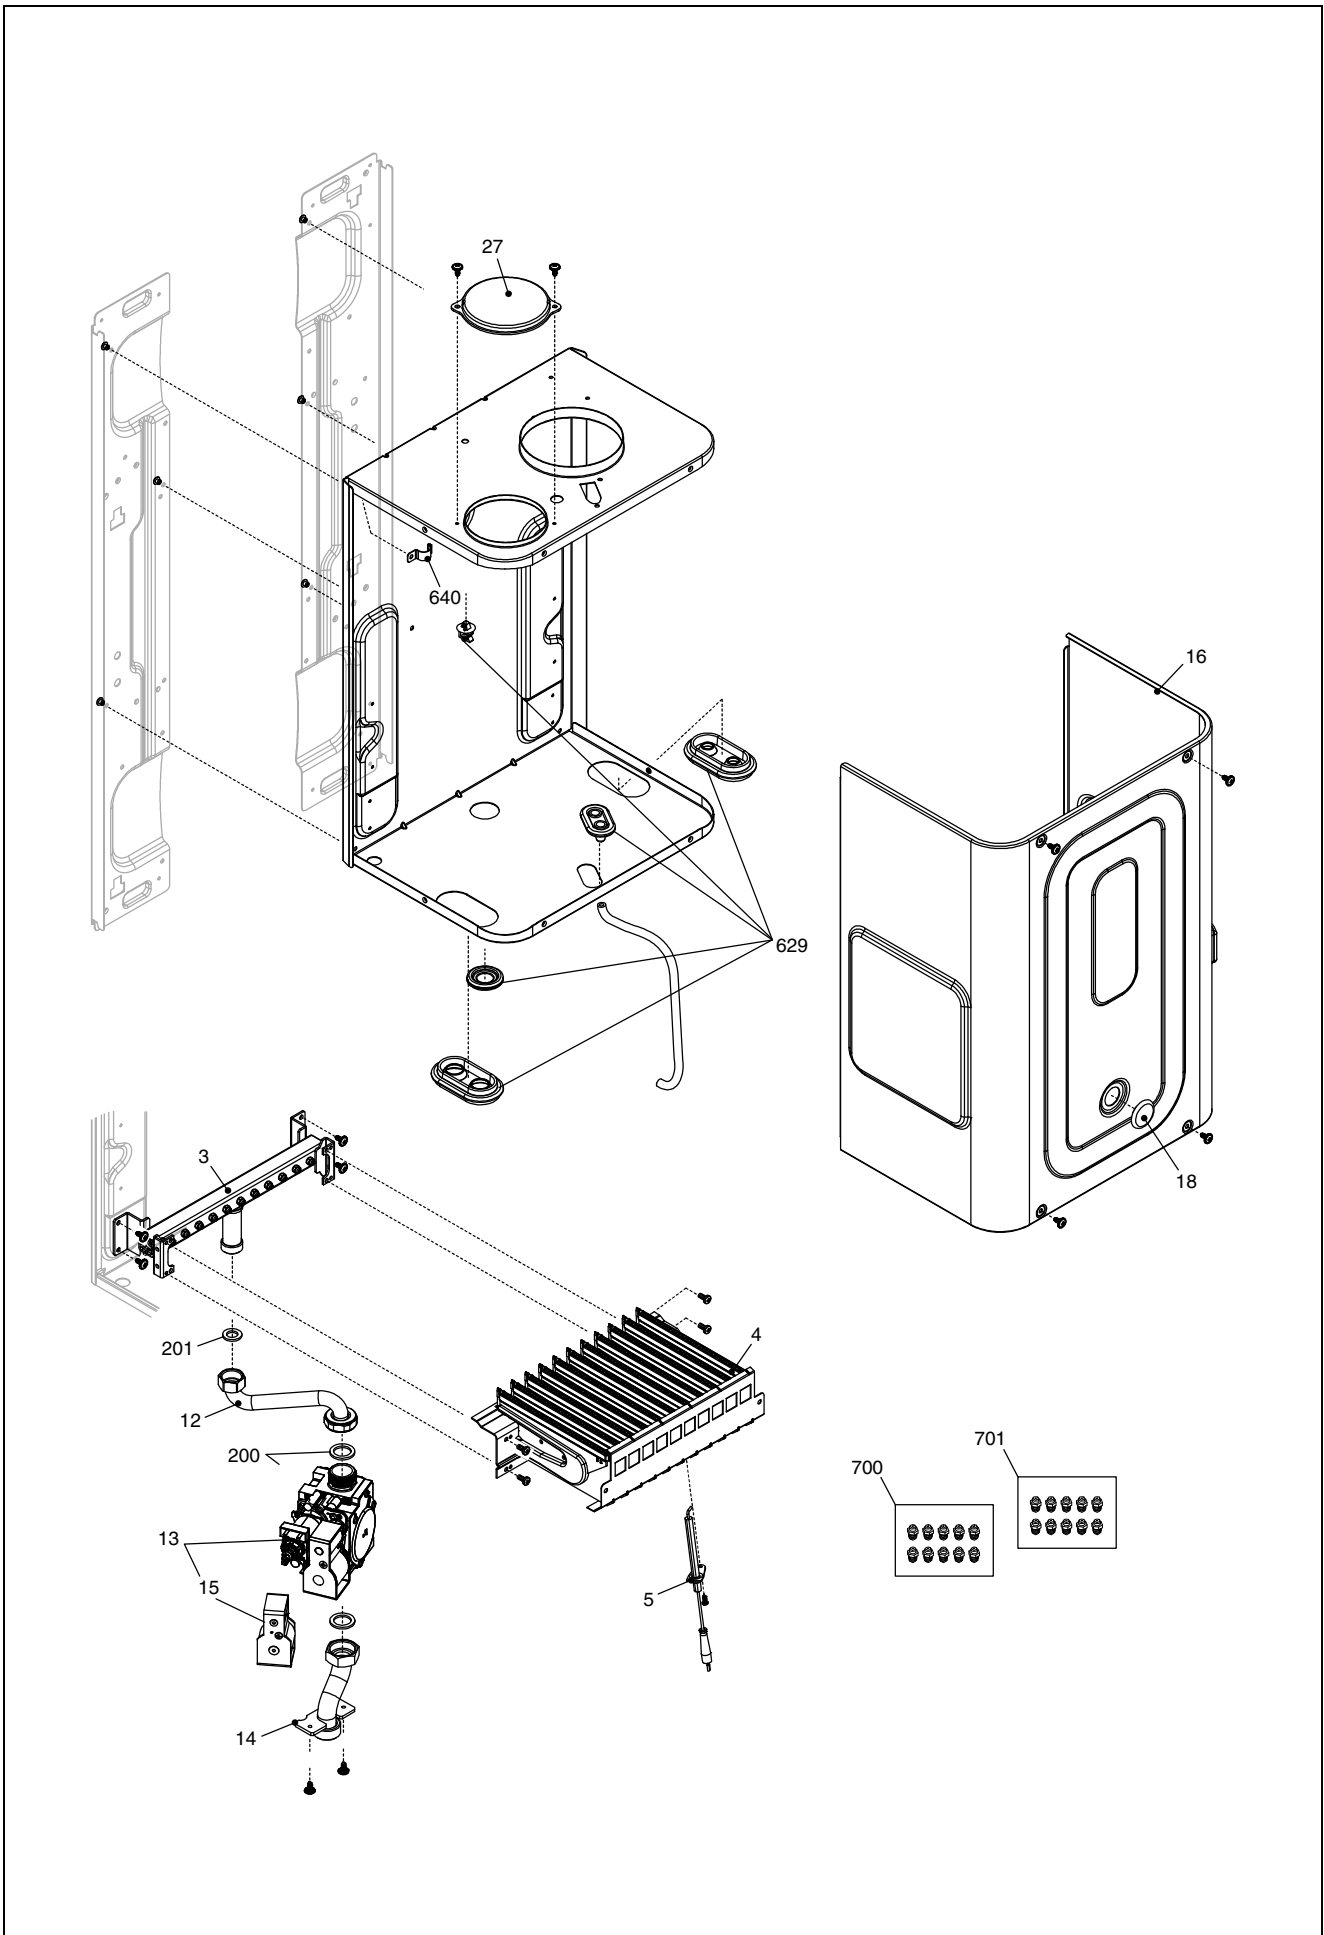

Wall hung boilers

Residence 24 KIS

MODEL	PART NUMBER	
	MTN	GPL
Residence 24 Kis C	20028421 (G8A)	-

POS.	DESCRIPTION	24kis
2	Frame	4366864
12	Pressure gauge	4366836
18	Control panel cover	4366837
20	Printed circuit board	4366901
26	Instrumental panel	4366903
27	Knob	4366841
28	Knob	4366910
31	Case	4366865
63	Water gauge carrier	4366843
75	Card reader kit	4366902
470	Ignition transformer TR6	4365949
500	Low tension cable	4366913
501	Cable	4365253
502	Power wiring harness	4366845
503	Wiring harness	4366911

POS.	DESCRIPTION	24kis
1	Exchanger	4364200
2	Hydraulic group	4365951
4	Non return valve	4365749
6	By-pass casing	4365750
7	By-pass valve	4364732
8	Pipe	4365732
9	Valve with cartridge	4366914
10	Cartridge	4366915
11	Actuator	4366916
13	Clip	4366918
20	Filling cock	4365751
21	Knob	4364248
22	Safety valve	4365754
24	Flow governor	4365755
25	Pipe	4365733
26	Dhw actuator	4365081
37	Pipe	4366917
47	Cover for by-pass assembly	4365753
48	Cock	4365752
63	Pipe	4365759
65	Pipe	4365736
201	Washer	4363391
288	Ring	4364282
290	Clip	4364751
432	Clip	4365623
433	Clip	4365761
434	Nipple	4365762
435	Fitting/union	4365763
436	Clip	4365764
438	O ring	4365766
439	Washer	4365767
441	Clip	4365768
442	O ring	4365769
443	O ring	4365770
444	Washer	4365771
521	NTC sensor	4365765
619	Pressure	4366853
700	Hydraulic control cable	4366912

POS.	DESCRIPTION	24kis
1	Expansion vessel	4R000058
2	Pipe	4366919
3	Pump	4366920
4	Air vent bottle	4365707
7	Pipe	4366921
8	Heat exchanger	4366908
9	Pipe	4366922
200	Washer	4363389
290	Clip	4364751
299	Washer	4365286
302	Washer	4363390
520	NTC sensor	4364240
594	O ring	4366880
624	Clip	4363608
625	High limit thermostat	4366881
679	Clip	4367108