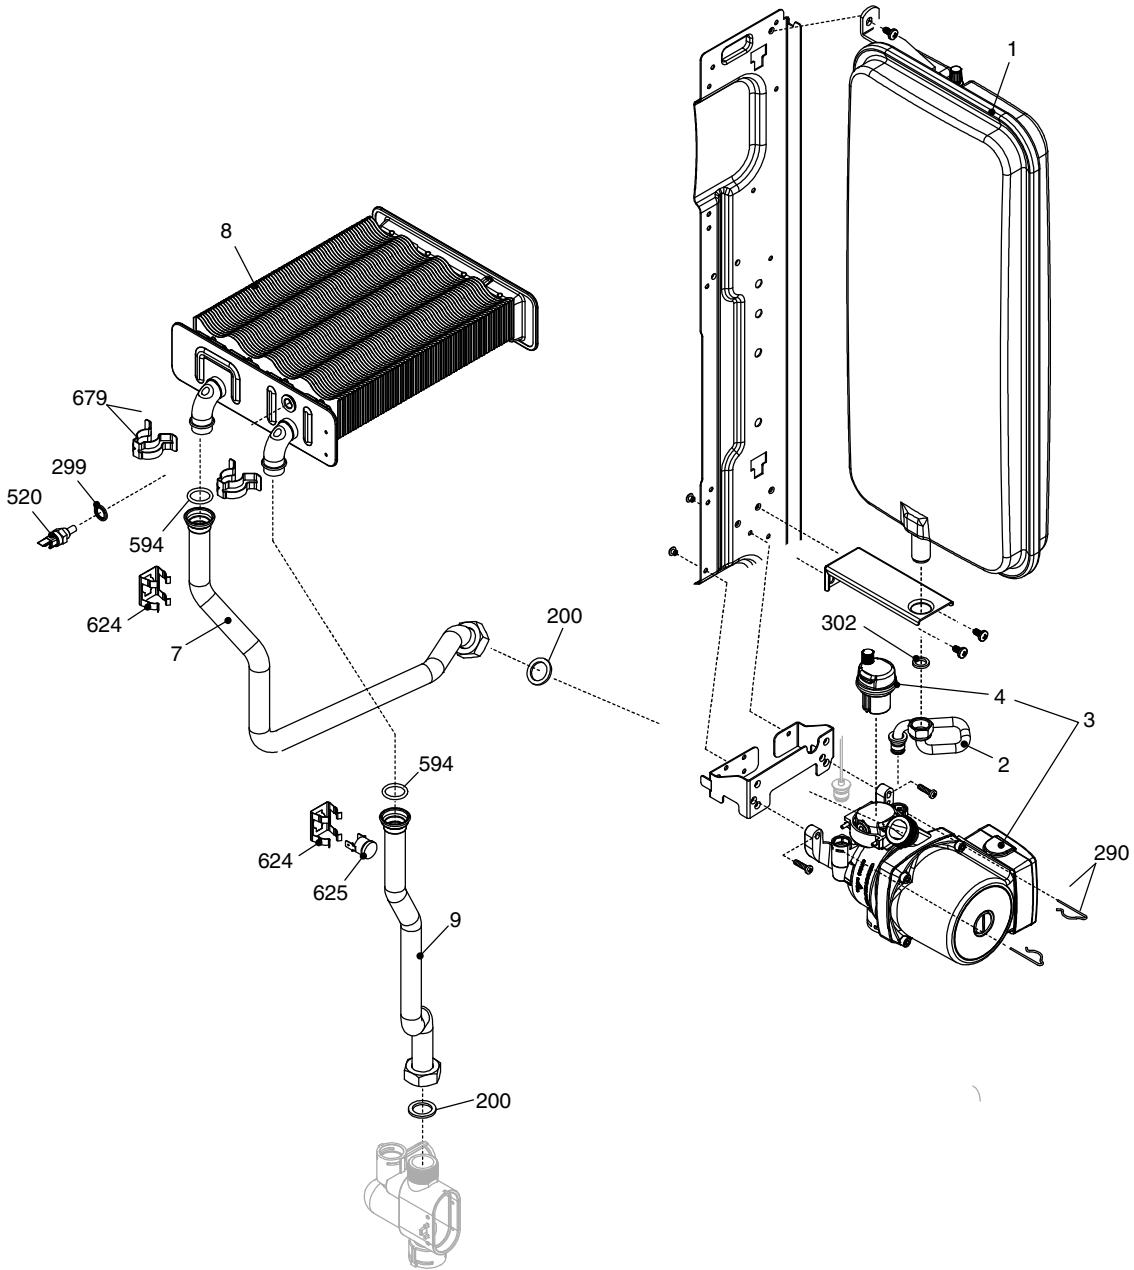

Wall hung boilers

Residence 24 KIS

MODEL	PART NUMBER	
	MTN	GPL
Residence 24 Kis C	20028421 (G8A)	-

POS.	DESCRIPTION	24kis
2	Frame	4366864
12	Pressure gauge	4366836
18	Control panel cover	4366837
20	Printed circuit board	4366901
26	Instrumental panel	4366903
27	Knob	4366841
28	Knob	4366910
31	Case	4366865
63	Water gauge carrier	4366843
75	Card reader kit	4366902
470	Ignition transformer TR6	4365949
500	Low tension cable	4366913
501	Cable	4365253
502	Power wiring harness	4366845
503	Wiring harness	4366911

POS.	DESCRIPTION	24kis
1	Exchanger	4364200
2	Hydraulic group	4365951
4	Non return valve	4365749
6	By-pass casing	4365750
7	By-pass valve	4364732
8	Pipe	4365732
9	Valve with cartridge	4366914
10	Cartridge	4366915
11	Actuator	4366916
13	Clip	4366918
20	Filling cock	4365751
21	Knob	4364248
22	Safety valve	4365754
24	Flow governor	4365755
25	Pipe	4365733
26	Dhw actuator	4365081
37	Pipe	4366917
47	Cover for by-pass assembly	4365753
48	Cock	4365752
63	Pipe	4365759
65	Pipe	4365736
201	Washer	4363391
288	Ring	4364282
290	Clip	4364751
432	Clip	4365623
433	Clip	4365761
434	Nipple	4365762
435	Fitting/union	4365763
436	Clip	4365764
438	O ring	4365766
439	Washer	4365767
441	Clip	4365768
442	O ring	4365769
443	O ring	4365770
444	Washer	4365771
521	NTC sensor	4365765
619	Pressure	4366853
700	Hydraulic control cable	4366912

POS.	DESCRIPTION	24kis
1	Expansion vessel	4R000058
2	Pipe	4366919
3	Pump	4366920
4	Air vent bottle	4365707
7	Pipe	4366921
8	Heat exchanger	4366908
9	Pipe	4366922
200	Washer	4363389
290	Clip	4364751
299	Washer	4365286
302	Washer	4363390
520	NTC sensor	4364240
594	O ring	4366880
624	Clip	4363608
625	High limit thermostat	4366881
679	Clip	4367108