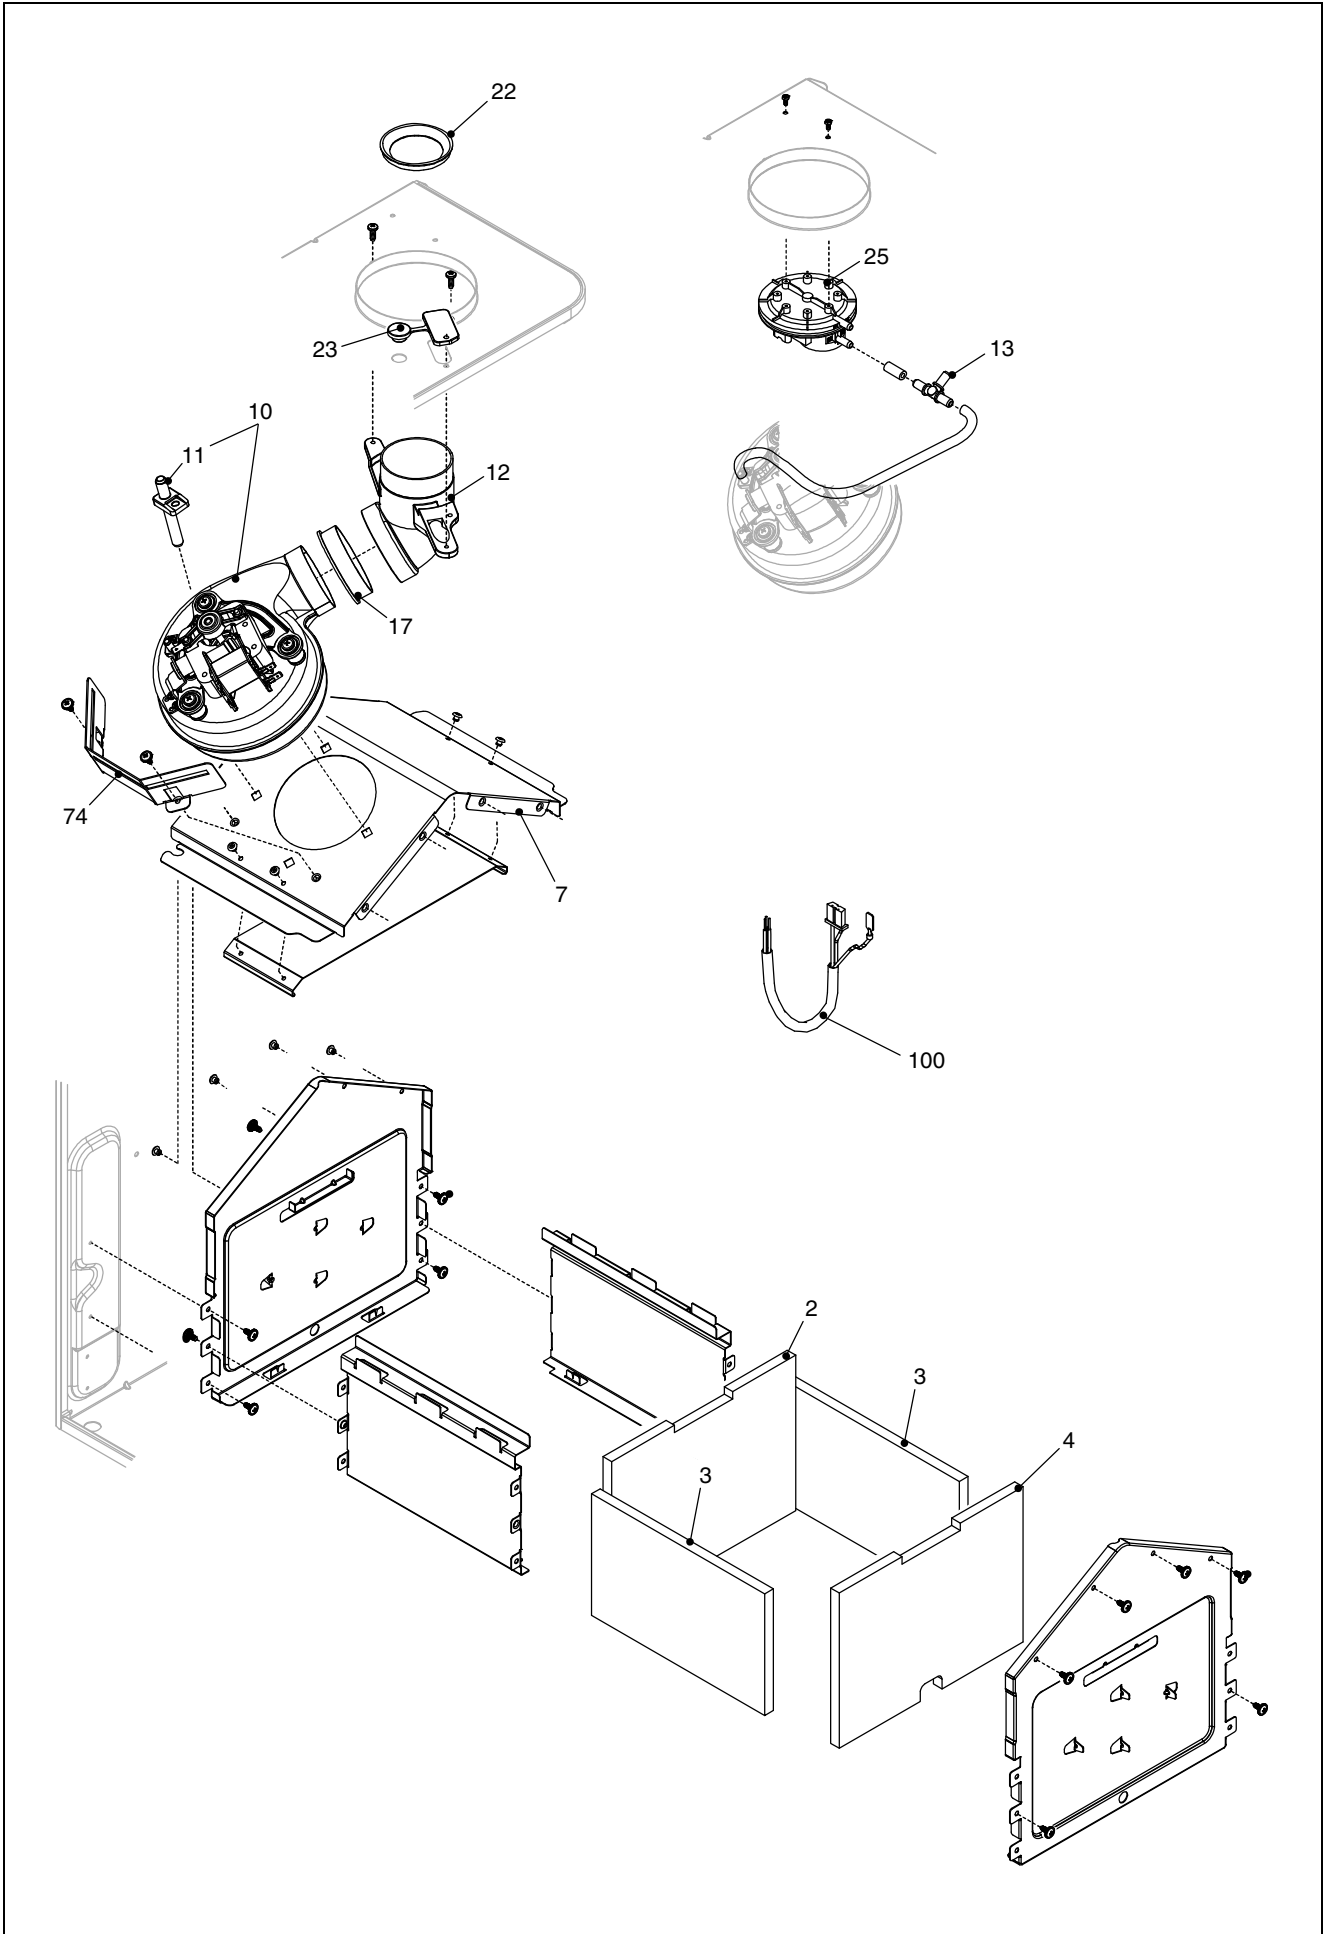

POS.	DESCRIPTION	24kis
2	Back insulatin panel	4366890
3	Insulation panel	4366891
4	Front insulation panel	4366892
7	Flue draught diverter	4366893
10	Fan kit	4R000061
11	Pressure connection	4367002
12	Fumes connection	4366895
13	Segnal amplifier	4R000061
17	Washer	4366896
22	Flange Ø 42	4365995
22	Flange Ø 44	4365323
23	Cap smoke analysis	4366897
25	Pressure switch	4365637
74	Fan support kit	4367016
100	Combustion cable	4366985